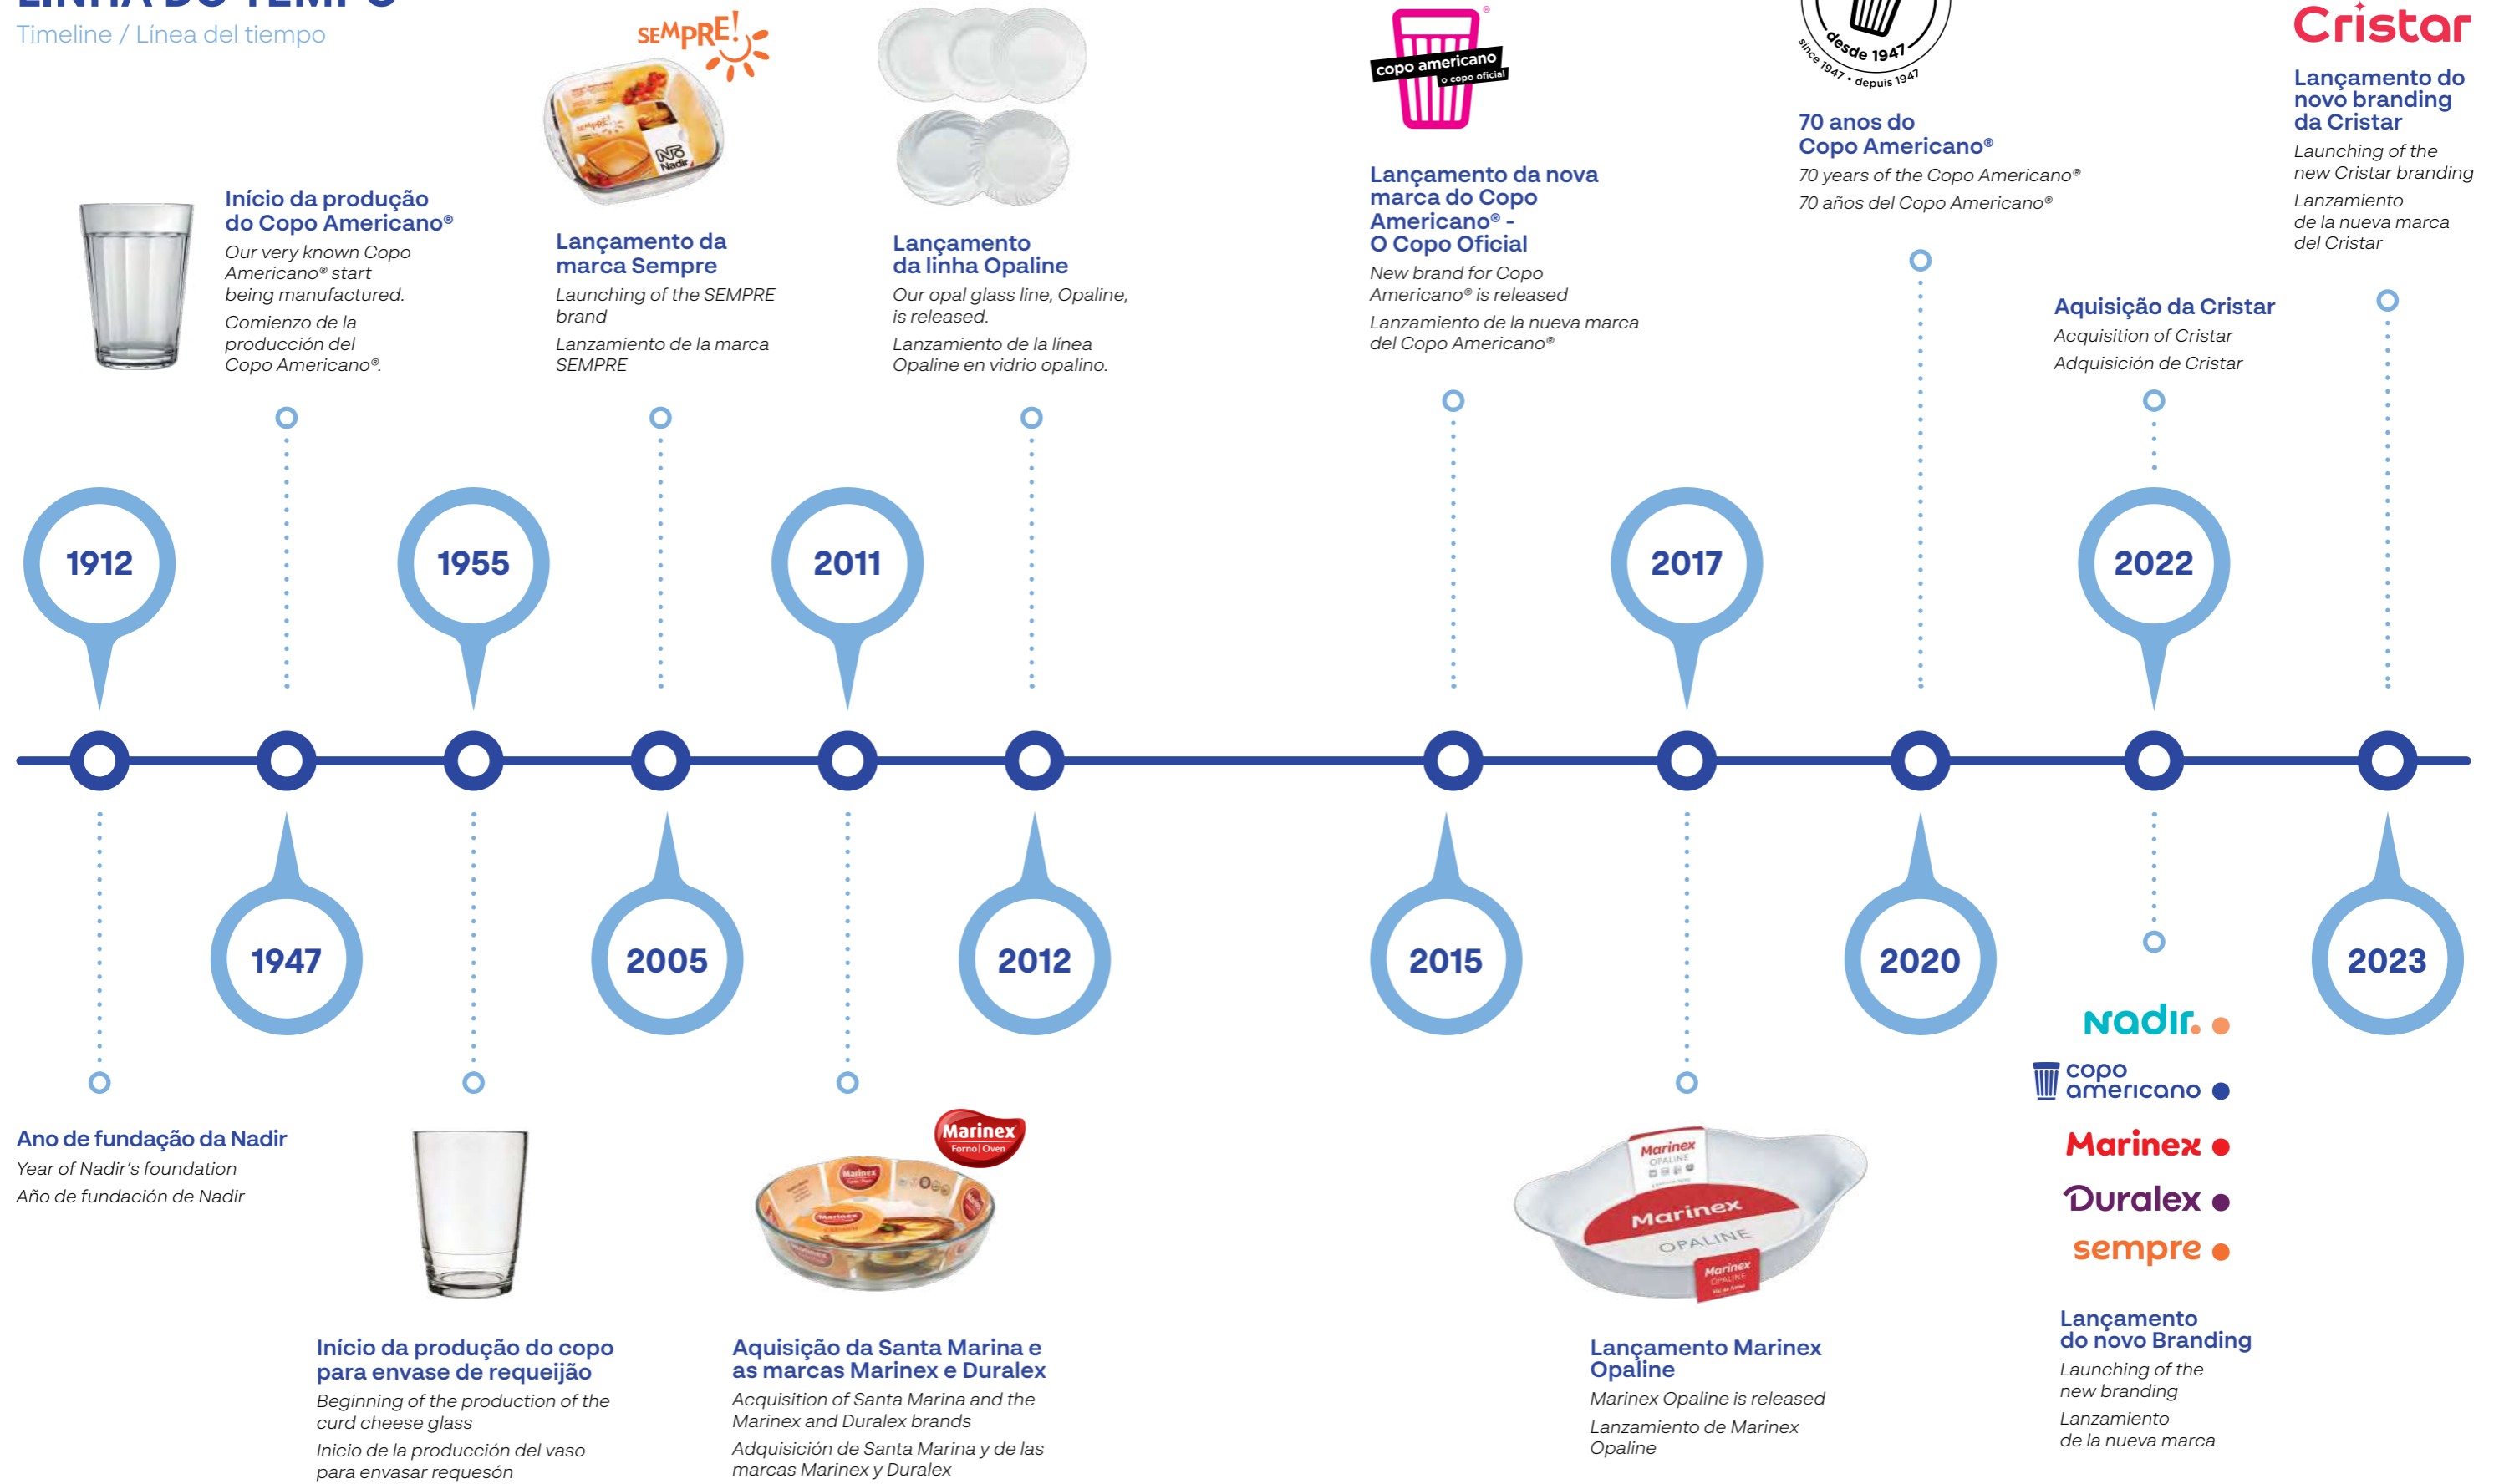

Como você, nós também queremos nos aprimorar a cada nova receita. E entendemos que um time comprometido com a qualidade é o nosso ingrediente mais importante. Por trás da marca Nadir, está a dedicação e a criatividade de milhares de parceiros e colaboradores: pessoas que entendem o que você precisa e fazem de tudo para transformar os seus momentos em uma experiência prazerosa.

Porque queremos que os seus dias tenham mais sabor e sua mesa tenha mais sorrisos.

COOKING IS AN ACT OF LOVE, SHARED WITH EVERYONE WHO SITS AT THE TABLE WITH YOU.

We, here at Nadir, have always believed in the idea above - and we are proud to be part of moments like this in homes and businesses all over Brazil. Driven by the same passion that you put into your recipes, we create the products that you need in your kitchen and on your table - a huge variety to suit everybody's tastes and every home style. This way, you can find us everywhere, supporting, and inspiring people in their daily lives and on the most special occasions. Because when you have the best tools for cooking and serving at hand, every meal is a chance to shine. Like you, we also want to improve with every new recipe. And we understand that a team committed to quality is our most important ingredient. Behind the Nadir brand is the dedication and creativity of thousands of partners and collaborators: people who understand what you need and do everything to transform your moments into pleasurable experiences. Because we want more flavor in your days and more smiles at your table.

LINHA DO TEMPO

Timeline / Línea del tiempo

- nadir.
- copo americano
- Marinex
- Duralex
- sempre

PRESENÇA GLOBAL NADIR

Nadir Global Presence / Presencia Global Nadir

BRASIL - Fábrica/Factory/Planta
Suzano - SP